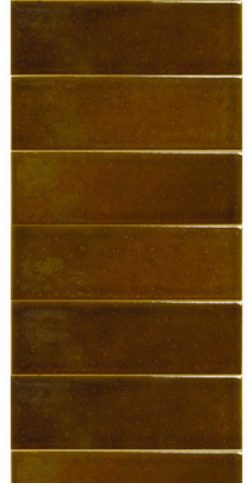

amarcord

Made in Spain

Inspired by a time in history where we were surrounded by a rich culture and timeless appeal, Amarcord is made using a reactive glaze, giving it a rich, deep colour.

Amarcord has a super gloss finish and is suitable for wall only applications

Made in Italy using 47% recycled materials

Di Lorenzo
TILE MERCHANTS

AVAILABLE COLOURS

Porcelain

Amarcord Miele 50x150

Amarcord Ambra 50x150

Amarcord Tabacco 50x150

Amarcord Mogano 50x150

Amarcord Ottanio 50x150

Amarcord Bosco 50x150

Amarcord Mogano & Bosco

Amarcord Miele

Amarcord Tabacco

AVAILABLE SIZES

50 x 150 x 8mm
Gloss

V2
SLIGHT VARIATION