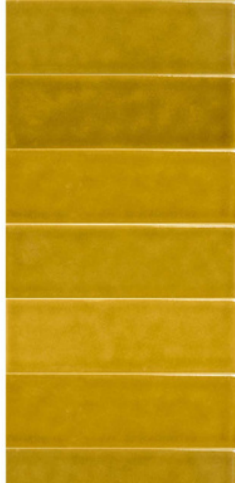

amarcord

Made in Spain

Inspired by a time in history where we were surrounded by a rich culture and timeless appeal, Amarcord is made using a reactive glaze, giving it a rich, deep colour.

Amarcord has a super gloss finish and is suitable for wall only applications

Made in Italy using 47% recycled materials

Di Lorenzo
TILE MERCHANTS

AVAILABLE COLOURS

Porcelain

Amarcord Miele 50x150

Amarcord Ambra 50x150

Amarcord Tabacco 50x150

Amarcord Mogano 50x150

Amarcord Ottanio 50x150

Amarcord Bosco 50x150

Amarcord Mogano & Bosco

Amarcord Miele

Amarcord Tabacco

AVAILABLE SIZES

50 x 150 x 8mm
Gloss

V2
SLIGHT VARIATION