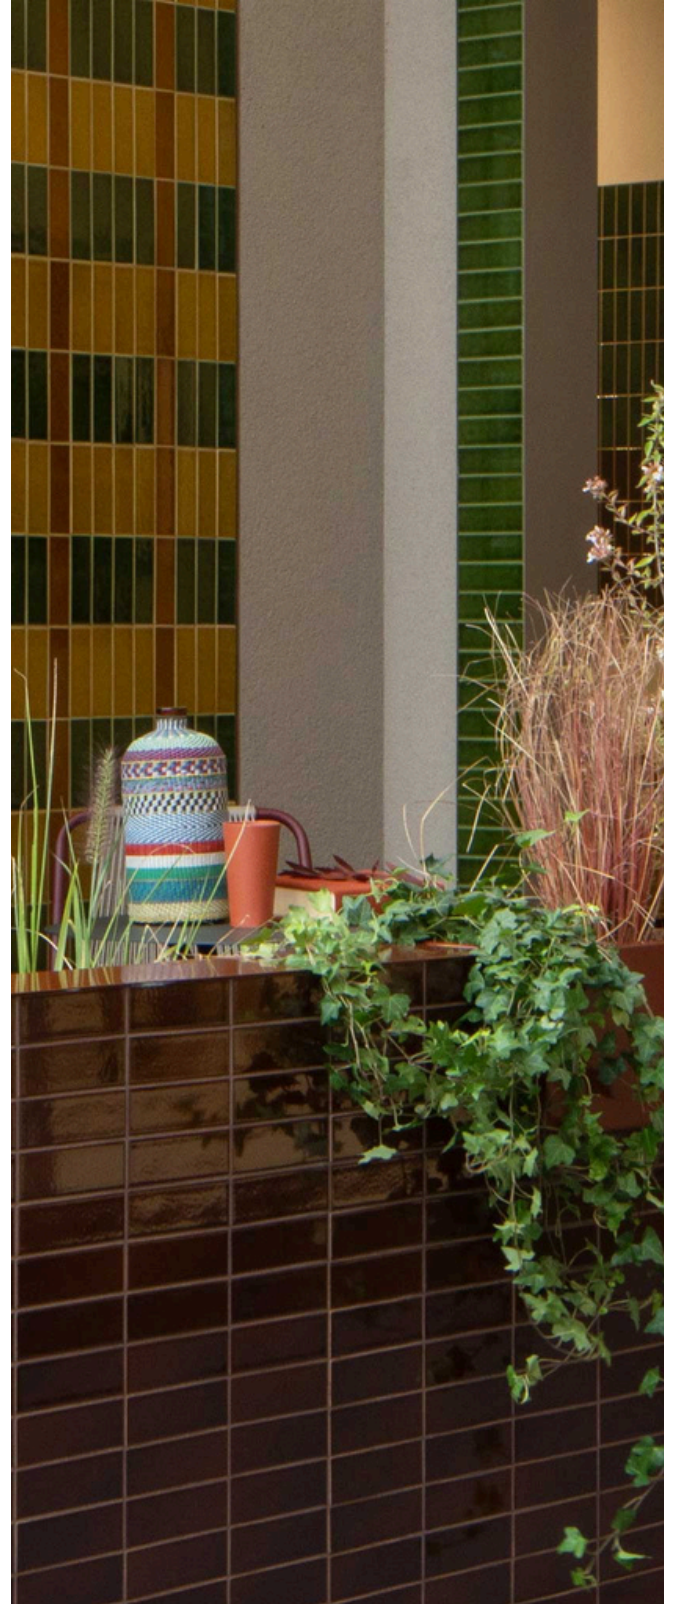

amarcord

Made in Spain

Inspired by a time in history where we were surrounded by a rich culture and timeless appeal, Amarcord is made using a reactive glaze, giving it a rich, deep colour.

Amarcord has a super gloss finish and is suitable for wall only applications

Amarcord Ottanio 50x150

Amarcord Bosco 50x150

Amarcord Mogano & Bosco

Amarcord Miele

Amarcord Tabacco

AVAILABLE SIZES

50 x 150 x 8mm
Gloss

V2
SLIGHT VARIATION