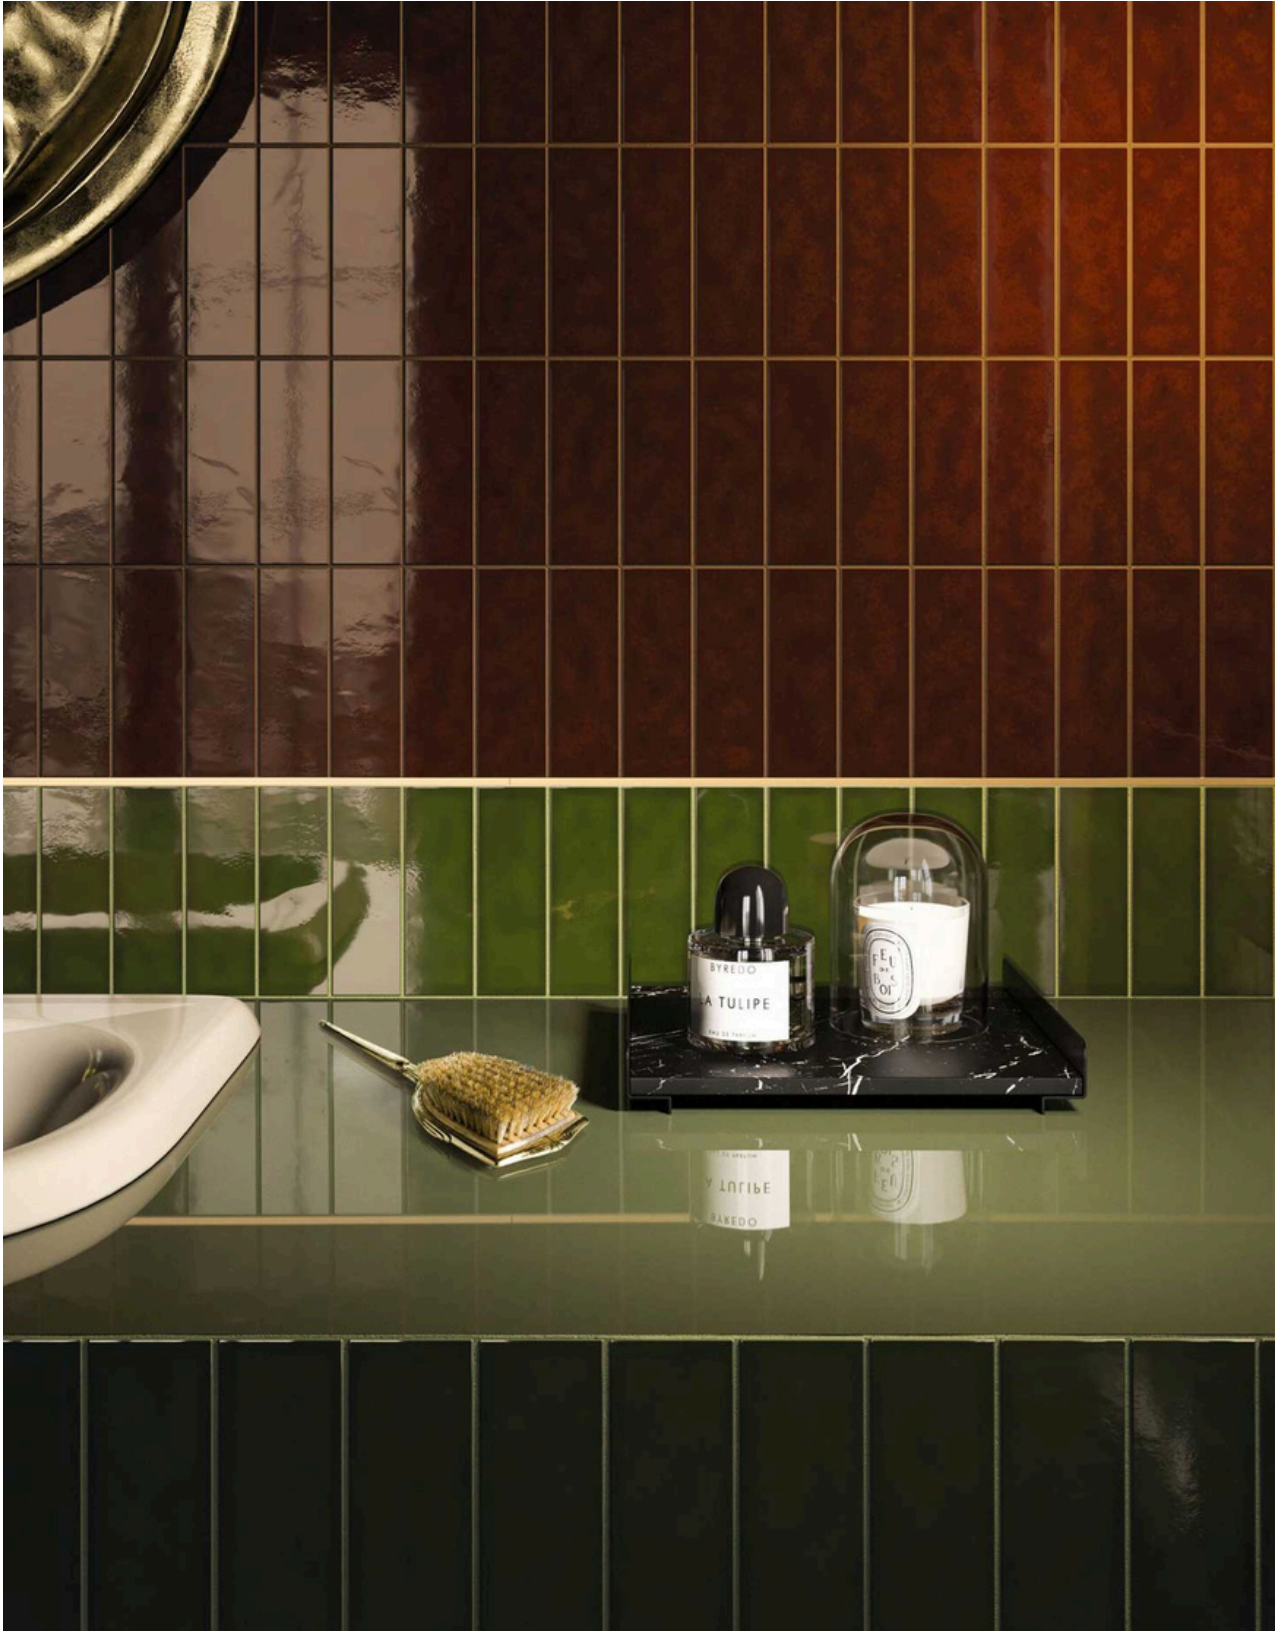

amarcord

Made in Spain

Inspired by a time in history where we were surrounded by a rich culture and timeless appeal, Amarcord is made using a reactive glaze, giving it a rich, deep colour.

Amarcord has a super gloss finish and is suitable for wall only applications

Made in Italy using 47% recycled materials

Di Lorenzo
TILE MERCHANTS

AVAILABLE COLOURS

Porcelain

Amarcord Miele 50x150

Amarcord Ambra 50x150

Amarcord Tabacco 50x150

Amarcord Mogano 50x150

Amarcord Ottanio 50x150

Amarcord Bosco 50x150

Amarcord Mogano & Bosco

Amarcord Miele

Amarcord Tabacco

AVAILABLE SIZES

50 x 150 x 8mm
Gloss

V2
SLIGHT VARIATION